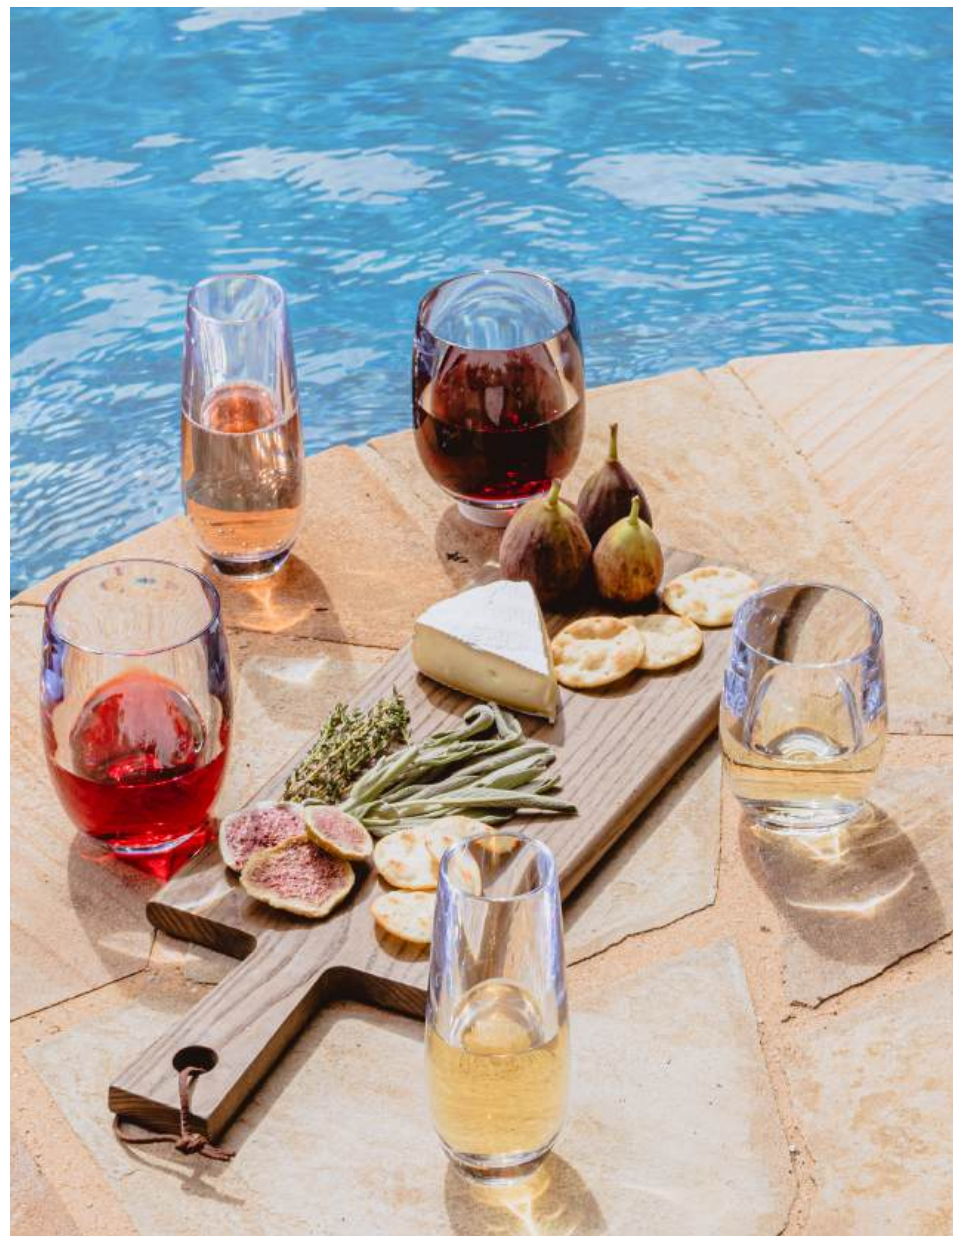

OASIS COLORS

OASIS

Oasis is perfect as a stemless for serving wine and features innovative and elegant touches such as ergonomic grooves on the bottom for a more comfortable hold. Those grooves also serve as a way to channel water away for less staining after dishwashing so you spend less time wiping away water marks and more time with your guests.