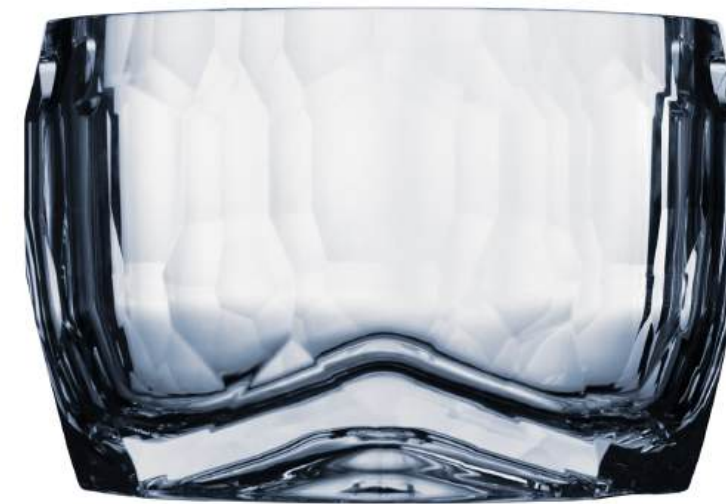

VANITY CHAMPAGNE CHILLER
C: HUS1012-001
R: HUS1012-001
H: 8" W: 11.5" T: 11.5" B: 10.25"
128 oz. / 1 GL