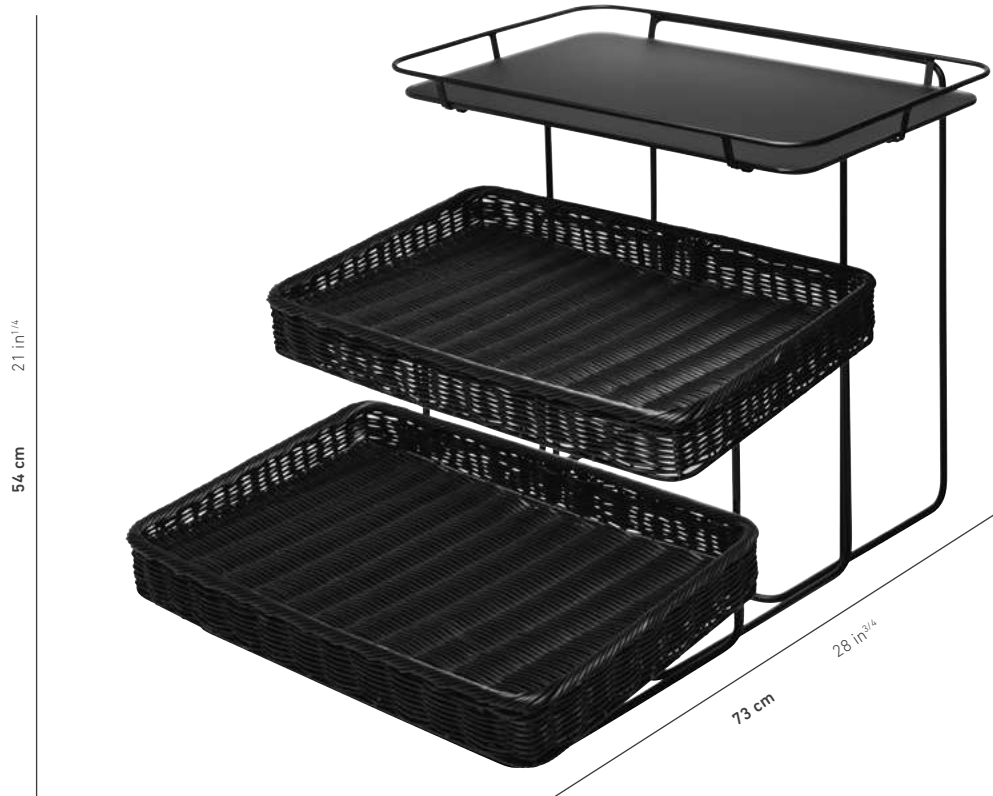

SUPPORTS DE PRÉSENTATION

DISPLAY STANDS

Panière reversible pour une présentation droite ou inclinée
Reversible basket for a level or titled display