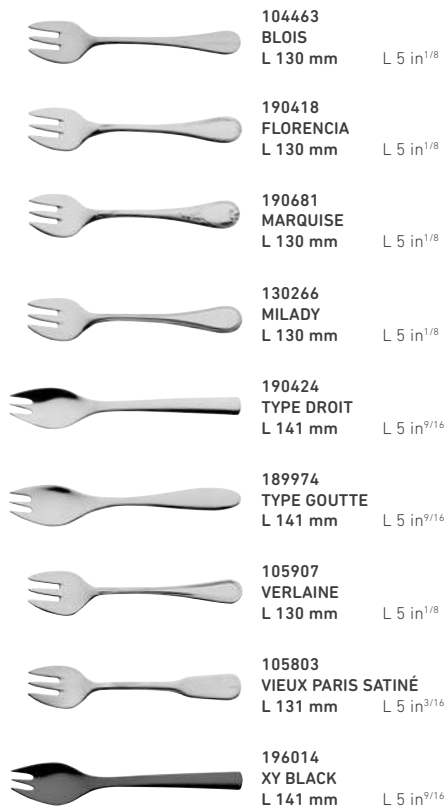

PIÈCES COMPLÉMENTAIRES

ADDITIONAL PIECES

FOURCHETTES À HUÎTRES OYSTER FORKS