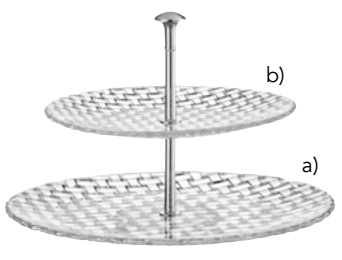

B BOSSA NOVA

77809
Box 1 pc. / BU 2 pcs.
BU/P: 48
Cake Plate / Chip and Dip 32 cm
H: 73 mm - 2 7/8"
Ø: 320 mm - 12 3/5"

99529
Box 1 pc.
BU/P: 60
Dome for Cake Plate 30 cm
H: 185 mm - 7 2/7"
Ø: 302 mm - 11 8/9"

99528
Box 1 pc.
BU/P: 42
Footed Cake Plate 32 cm with Dome 30 cm
1) 1x DOME
H: 185 mm - 7 2/7"
Ø: 302 mm - 11 8/9"

2) 1x FOOTED CAKE PLATE
H: 73 mm - 2 7/8"
Ø: 320 - 12 3/5"

78538
Box 1 pc. / BU 2 pcs.
BU/P: 88
Two Tier Tray Large 32 + 23 cm
H: 206 mm - 8 1/9"
Ø: a) 320 mm - 12 3/5"
b) 230 mm - 9"